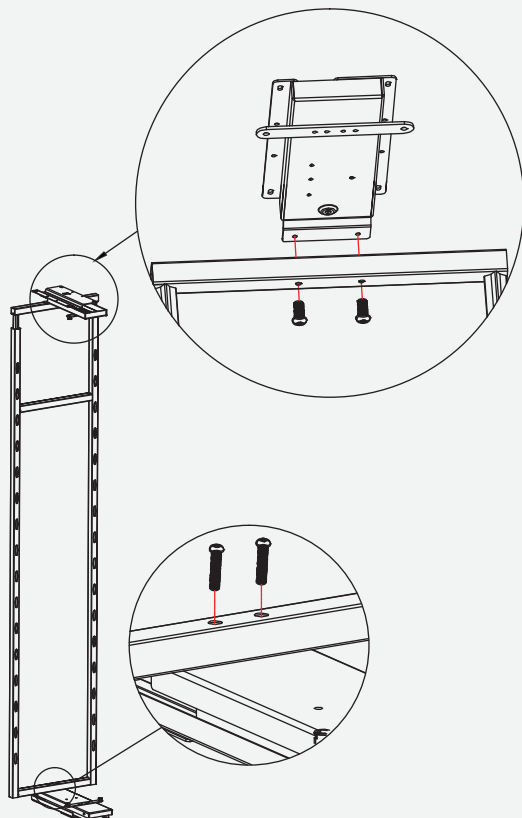

H1

4 layers 1305-1570mm

5 layers 1605-1870mm

6 layers 1905-2170mm

A=145/450mm

A=220/600mm

Frame height adjustment

Adjustable screw

*This product does not come with hinges as standard accessories. Users are required to configure the appropriate hinges separately