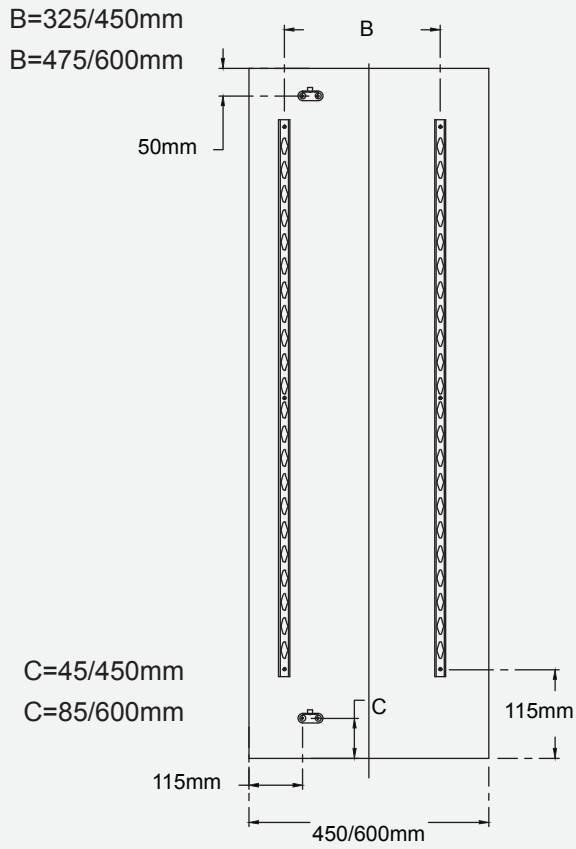

H1

4 layers 1305-1570mm

5 layers 1605-1870mm

6 layers 1905-2170mm

A=145/450mm

A=220/600mm

Frame height adjustment

Adjustable screw