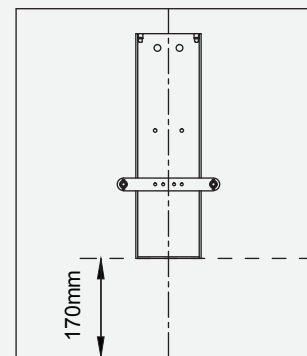

H1

4 layers 1305-1570mm

5 layers 1605-1870mm

6 layers 1905-2170mm

A=145/450mm

A=220/600mm

Frame height adjustment

Adjustable screw