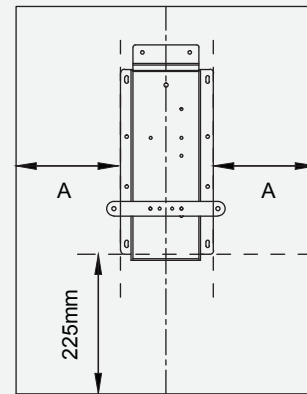

H1

4 layers 1305-1570mm

5 layers 1605-1870mm

6 layers 1905-2170mm

A=145/450mm

A=220/600mm

Frame height adjustment

Adjustable screw