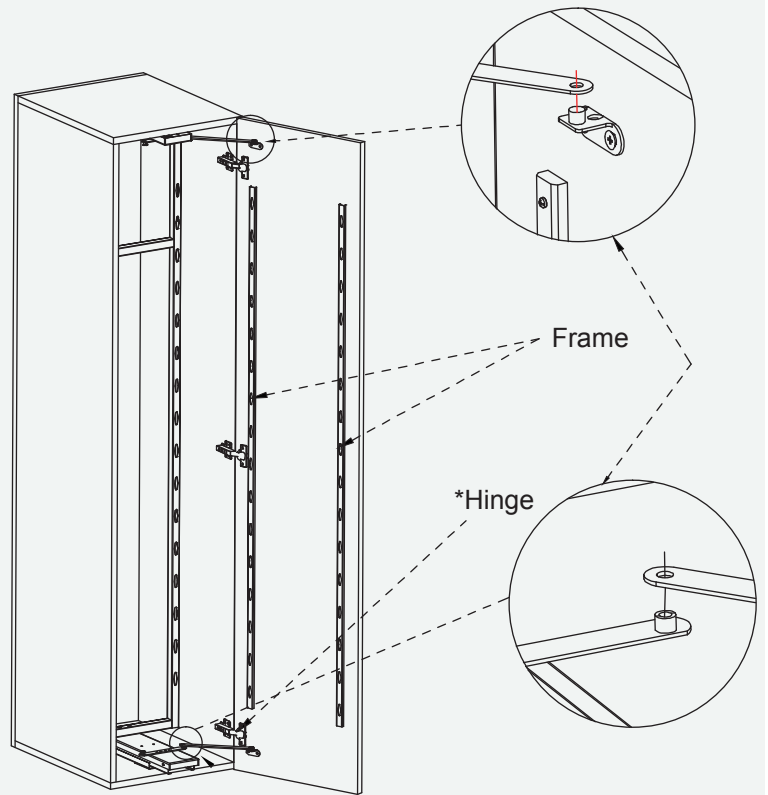

H1

4 layers 1305-1570mm

5 layers 1605-1870mm

6 layers 1905-2170mm

A=145/450mm

A=220/600mm

Frame height adjustment

Adjustable screw

*This product does not come with hinges as standard accessories. Users are required to configure the appropriate hinges separately