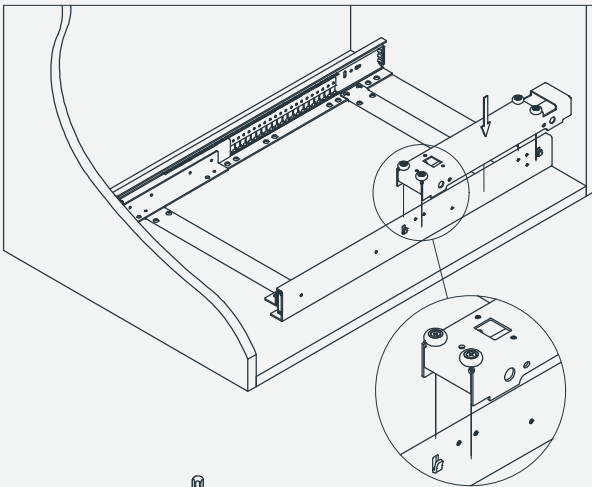

Product dimension

The dimensions for the cabinet are:
Min. internal depth $\geq 540\text{mm}$,
Min. internal height $\geq 600\text{mm}$,
Cabinet internal width Min 864mm

Accessory list

Assembly

1

2

3

4

5

6

7

8

10

9

11

Movement - Right side