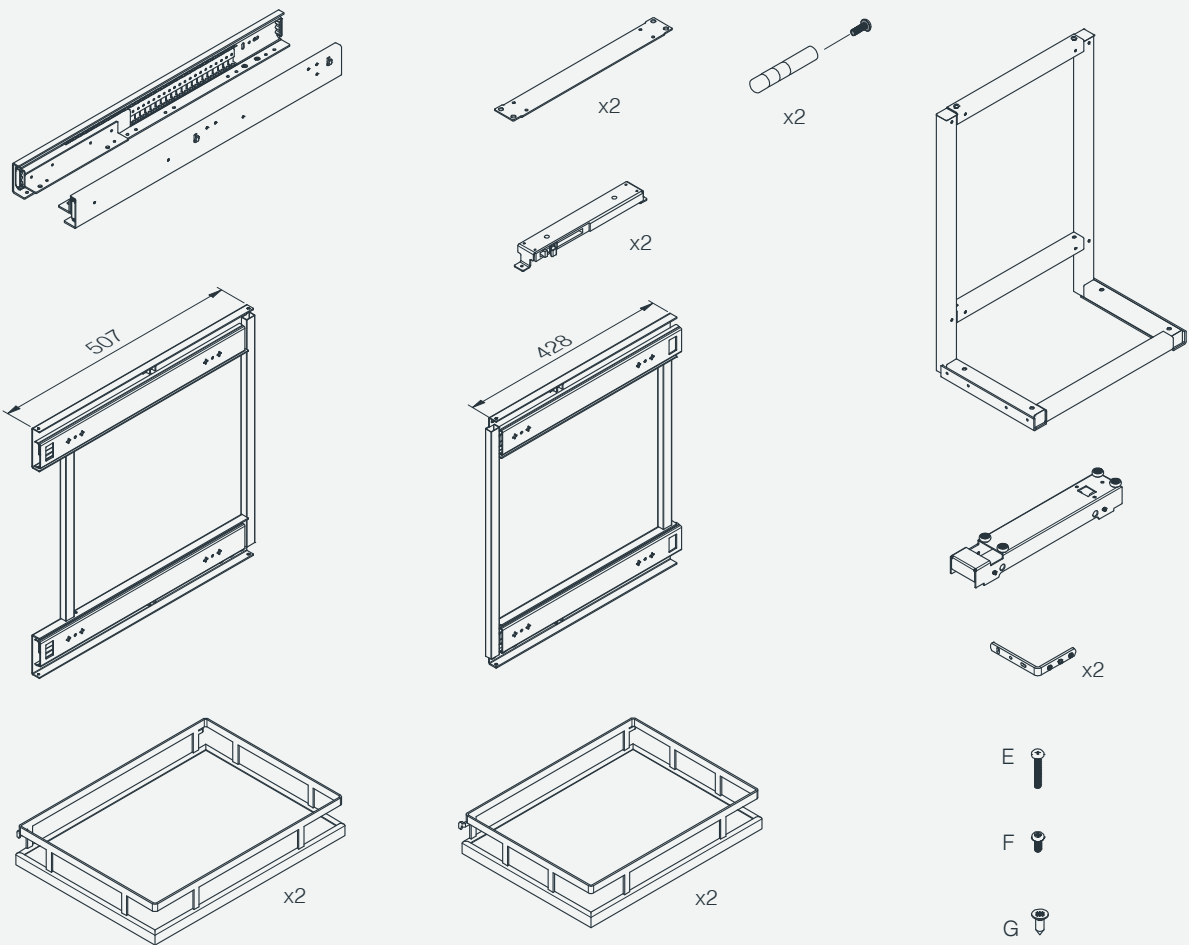

Product dimension

The dimensions for the cabinet are:
Min. internal depth $\geq 540\text{mm}$,
Min. internal height $\geq 600\text{mm}$,
Cabinet internal width Min 864mm

Accessory list

Assembly

1

2

3

4

5

6

7

8

10

9

11

Movement - Right side

1

2

3

Mounting with door

Door with hinges

1

2

3