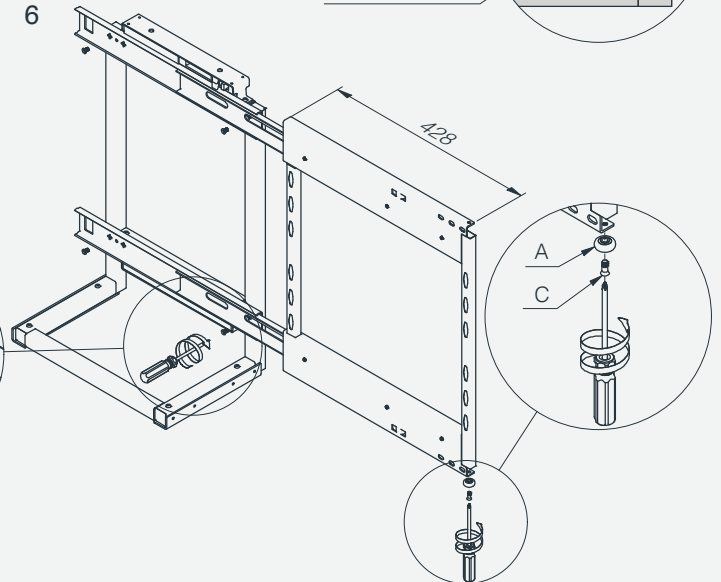

Product dimension

The dimensions for the cabinet are:
Min. internal depth $\geq 540\text{mm}$,
Min. internal height $\geq 600\text{mm}$,
Cabinet internal width Min 864mm

Accessory list

Assembly

1

2

3

4

5

6

7

8

10

9

11

Movement - Right side