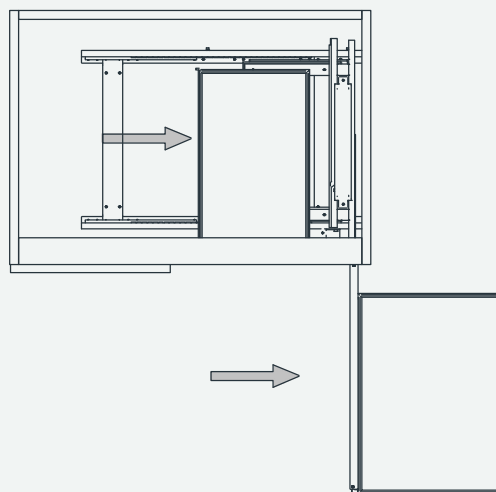

Product dimension

The dimensions for the cabinet are:
Min. internal depth $\geq 540\text{mm}$,
Min. internal height $\geq 600\text{mm}$,
Cabinet internal width Min 864mm

Accessory list

Assembly

1

2

3

4

5

6

7

8

10

9

11

Movement - Right side

1

2

3

Mounting with door

Door with hinges

1

2

3