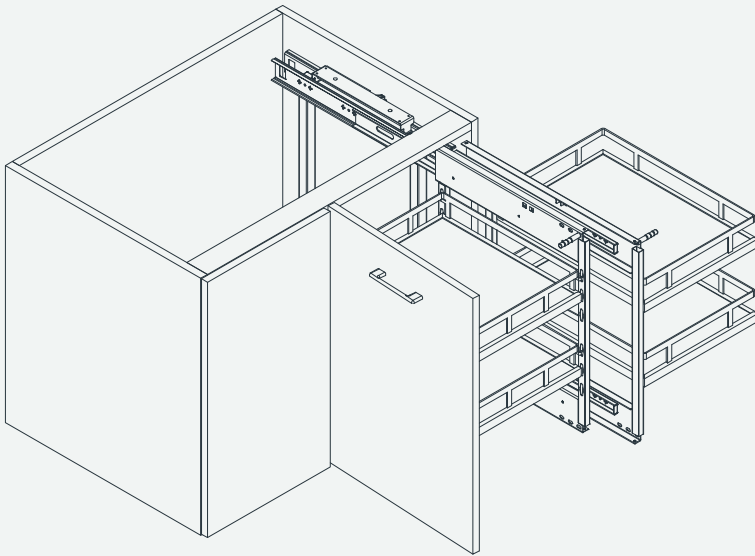

Product dimension

The dimensions for the cabinet are:
Min. internal depth $\geq 540\text{mm}$,
Min. internal height $\geq 600\text{mm}$,
Cabinet internal width Min 864mm

Accessory list

Assembly

1

2

3

4

5

6

7

8

10

9

11

Movement - Right side

1

2

3

Mounting with door

Door with hinges

1

2

3