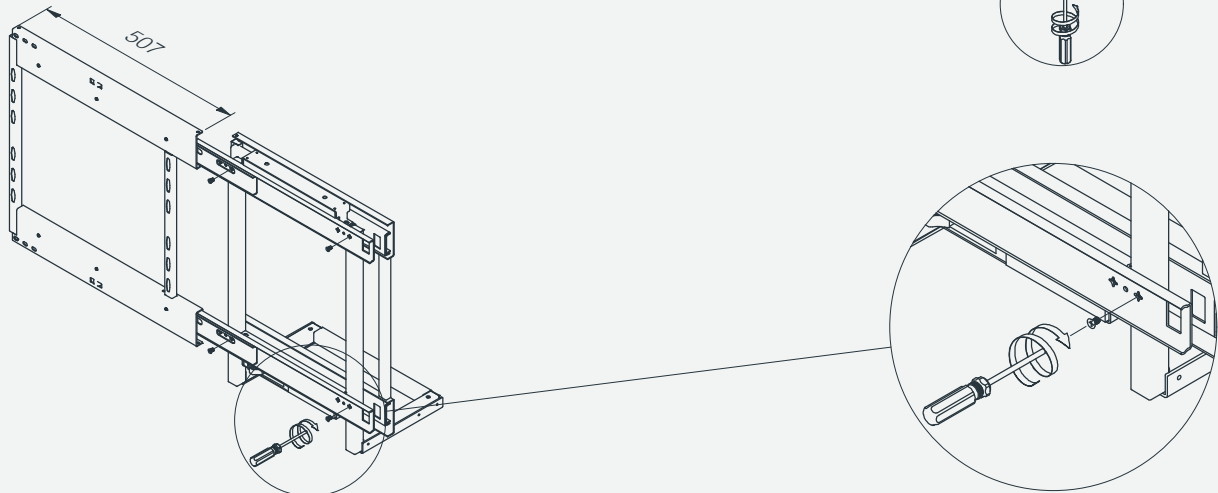

Product dimension

The dimensions for the cabinet are:
Min. internal depth $\geq 540\text{mm}$,
Min. internal height $\geq 600\text{mm}$,
Cabinet internal width Min 864mm

Accessory list

Assembly

1

2

3

4

5

6

7

8

10

9

11

Movement - Right side