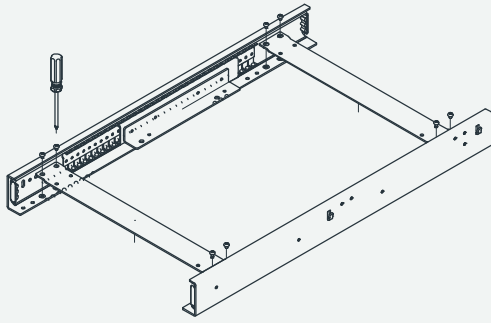

Product dimension

The dimensions for the cabinet are:
Min. internal depth $\geq 540\text{mm}$,
Min. internal height $\geq 600\text{mm}$,
Cabinet internal width Min 864mm

Accessory list

Assembly

1

2

3

4

5

6

7

8

10

9

11

Movement - Right side