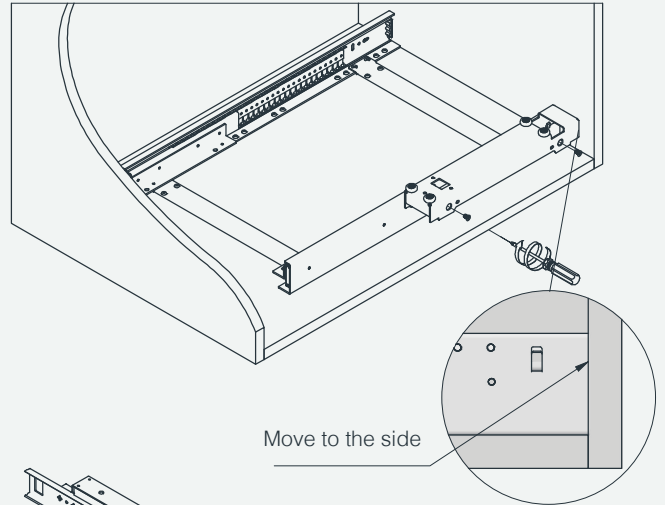

Product dimension

The dimensions for the cabinet are:
Min. internal depth $\geq 540\text{mm}$,
Min. internal height $\geq 600\text{mm}$,
Cabinet internal width Min 864mm

Accessory list

Assembly

1

2

3

4

5

6

7

8

10

9

11

Movement - Right side