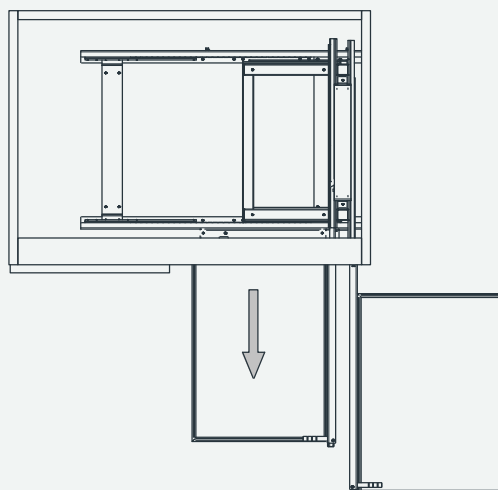

Product dimension

The dimensions for the cabinet are:
Min. internal depth $\geq 540\text{mm}$,
Min. internal height $\geq 600\text{mm}$,
Cabinet internal width Min 864mm

Accessory list

Assembly

1

2

3

4

5

6

7

8

10

9

11

Movement - Right side

1

2

3

Mounting with door

Door with hinges

1

2

3