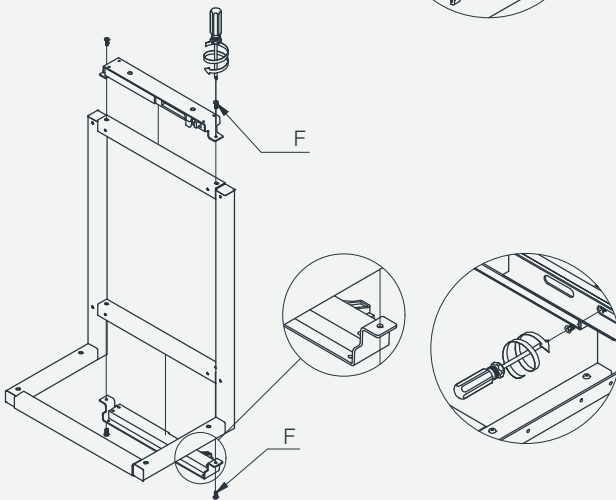

Product dimension

The dimensions for the cabinet are:
Min. internal depth $\geq 540\text{mm}$,
Min. internal height $\geq 600\text{mm}$,
Cabinet internal width Min 864mm

Accessory list

Assembly

1

2

3

4

5

6

7

8

10

9

11

Movement - Right side