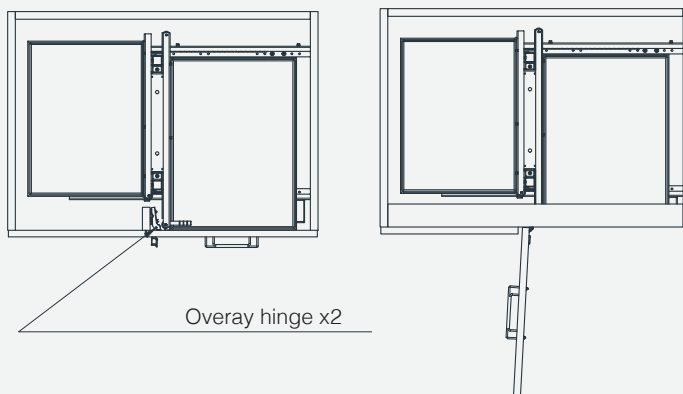

Product dimension

The dimensions for the cabinet are:
Min. internal depth $\geq 540\text{mm}$,
Min. internal height $\geq 600\text{mm}$,
Cabinet internal width Min 864mm

Accessory list

Assembly

1

2

3

4

1

2

3

Mounting with door

Door with hinges

1

2

3