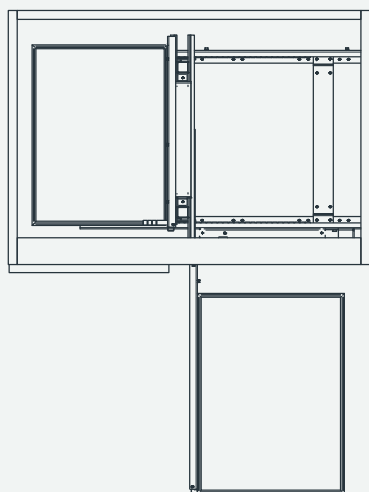

Product dimension

The dimensions for the cabinet are:
Min. internal depth $\geq 540\text{mm}$,
Min. internal height $\geq 600\text{mm}$,
Cabinet internal width Min 864mm

Accessory list

Assembly

1

2

3

4

5

6

7

8

10

9

11

Movement - Right side

1

2

3

Mounting with door

Door with hinges

1

2

3