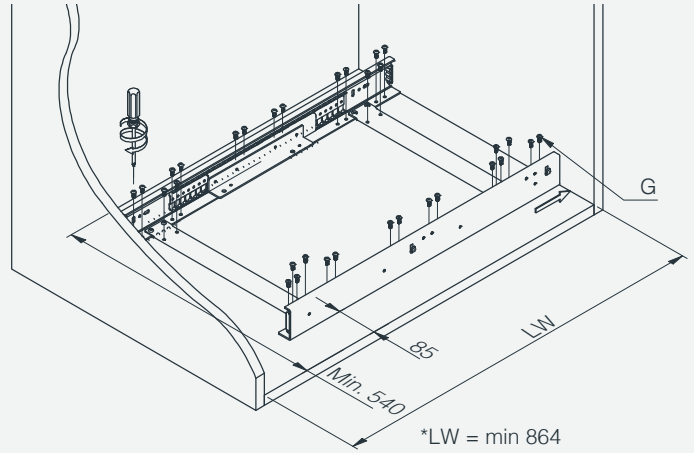

Product dimension

The dimensions for the cabinet are:
Min. internal depth $\geq 540\text{mm}$,
Min. internal height $\geq 600\text{mm}$,
Cabinet internal width Min 864mm

Accessory list

Assembly

1

2

3

4

5

6

7

8

10

9

11

Movement - Right side