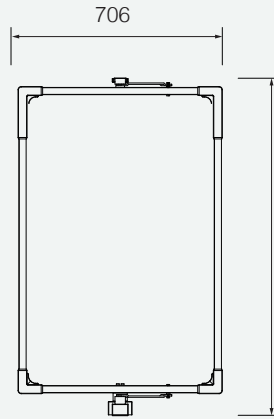

Product dimension

Cabinet width: 800mm

Cabinet inside size: 764x382xH mm

H

4 layers (885-985)

6 layers (1155-1255)

8 layers (1425-1525)

10 layers (1695-1795)

12 layers (1965-2065)

Installation

Fixing top and bottom slide
in the middle of cabinet

Height adjustment

*Photo shown is 8 layers, there are 4, 6, 10, 12 layers are available