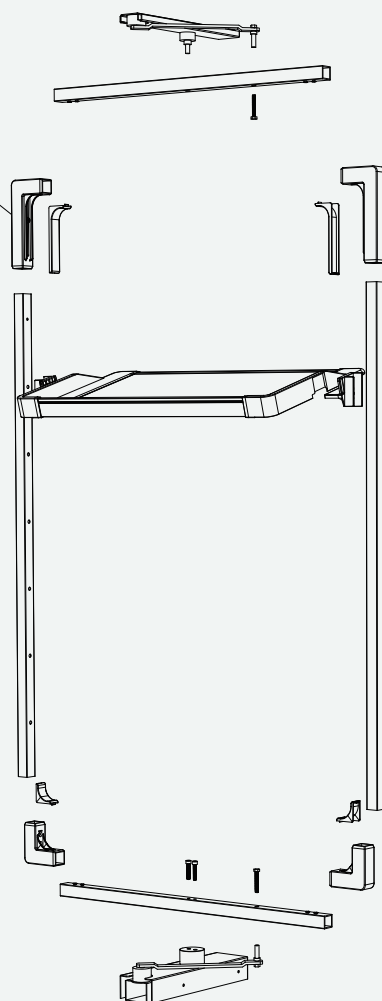

Product dimension

Cabinet width: 800mm

Cabinet inside size: 764x382xH mm

H

4 layers (885-985)

6 layers (1155-1255)

8 layers (1425-1525)

10 layers (1695-1795)

12 layers (1965-2065)

Installation

Fixing top and bottom slide
in the middle of cabinet

Height adjustment

*Photo shown is 8 layers, there are 4, 6, 10, 12 layers are available