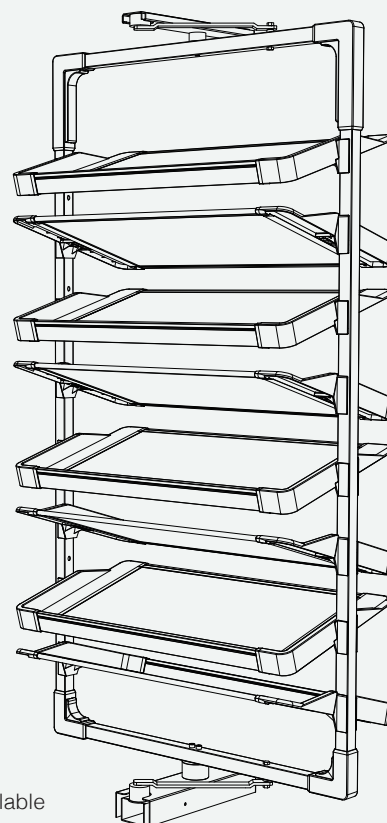

Product dimension

Cabinet width: 800mm

Cabinet inside size: 764x382xH mm

H

4 layers (885-985)

6 layers (1155-1255)

8 layers (1425-1525)

10 layers (1695-1795)

12 layers (1965-2065)

Installation

Fixing top and bottom slide
in the middle of cabinet

Height adjustment

*Photo shown is 8 layers, there are 4, 6, 10, 12 layers are available