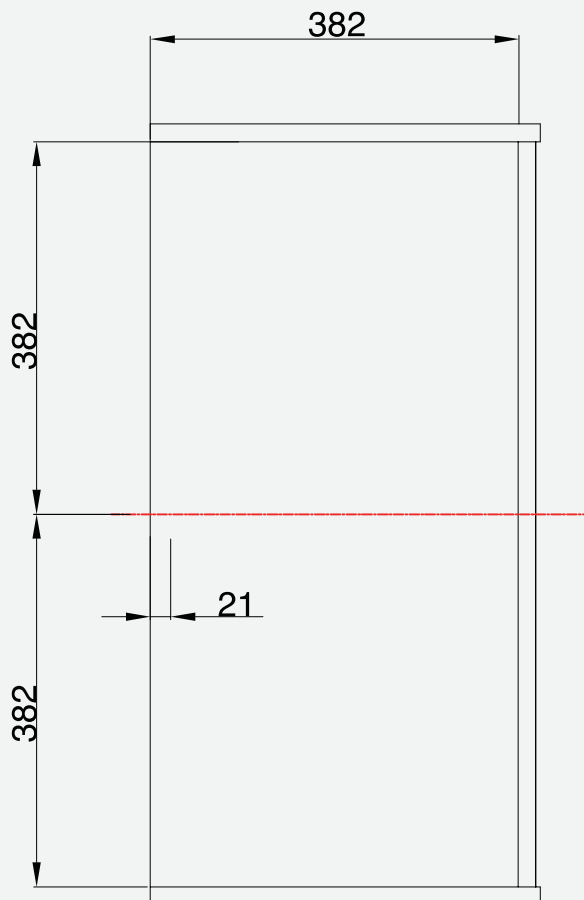

Product dimension

Cabinet width: 800mm

Cabinet inside size: 764x382xH mm

H

4 layers (885-985)

6 layers (1155-1255)

8 layers (1425-1525)

10 layers (1695-1795)

12 layers (1965-2065)

Installation

Fixing top and bottom slide
in the middle of cabinet

Height adjustment

*Photo shown is 8 layers, there are 4, 6, 10, 12 layers are available