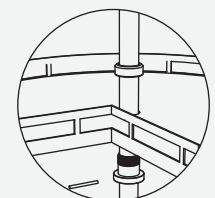

Product dimension

Cabinet width: 800mm

Cabinet inside size: 764x500x(1900-2100)mm

Installation

1. From central position to back panel : 370mm
Fixing the bottom panel and cover it

2. Fixing layer of basket:
 - a. Plate (Fixed by 5mm pin);
 - b. Basket;
 - c. Screw nut

3. Fixing layer of other baskets:
- a. Plate (Fixed by 5mm pin);
 - b. Basket;
 - c. Screw nut

4. Fixing layer of hanger:
- a. Plate (Fixed by 5mm pin);
 - b. Hangers;

5. Fixing top plate and cover it.