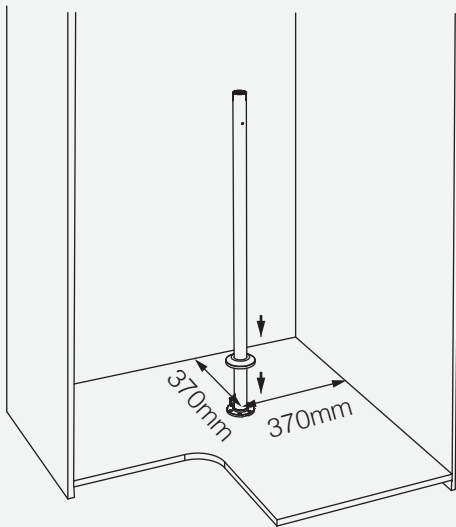

Product dimension

Cabinet width: 800mm

Cabinet inside size: 764x500x(1900-2100)mm

Installation

1. From central position to back panel : 370mm
Fixing the bottom panel and cover it

2. Fixing layer of basket:
 - a. Plate (Fixed by 5mm pin);
 - b. Basket;
 - c. Screw nut

3. Fixing layer of other baskets:
- a. Plate (Fixed by 5mm pin);
 - b. Basket;
 - c. Screw nut

4. Fixing layer of hanger:
- a. Plate (Fixed by 5mm pin);
 - b. Hangers;

5. Fixing top plate and cover it.