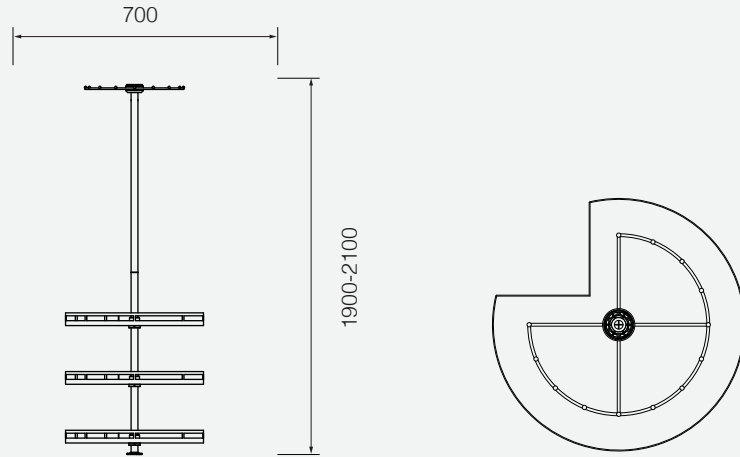

Product dimension

Cabinet width: 800mm

Cabinet inside size: 764x500x(1900-2100)mm

Installation

1. From central position to back panel : 370mm
Fixing the bottom panel and cover it

2. Fixing layer of basket:
 - a. Plate (Fixed by 5mm pin);
 - b. Basket;
 - c. Screw nut

3. Fixing layer of other baskets:
- a. Plate (Fixed by 5mm pin);
 - b. Basket;
 - c. Screw nut

4. Fixing layer of hanger:
- a. Plate (Fixed by 5mm pin);
 - b. Hangers;

5. Fixing top plate and cover it.