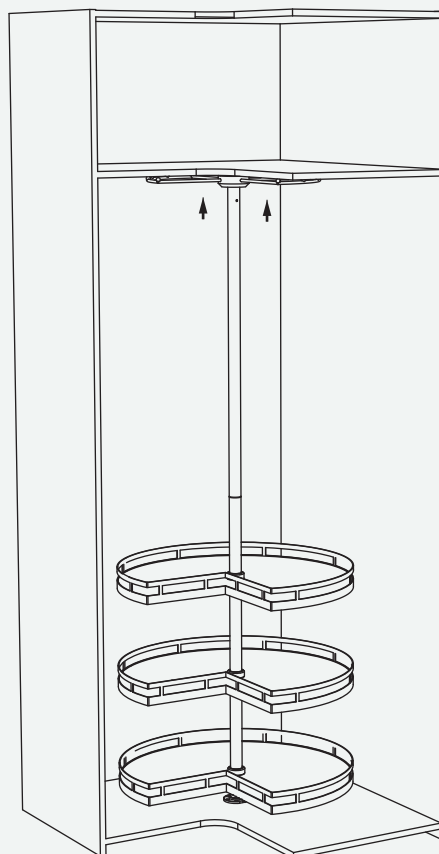

Product dimension

Cabinet width: 800mm

Cabinet inside size: 764x500x(1900-2100)mm

Installation

1. From central position to back panel : 370mm
Fixing the bottom panel and cover it

2. Fixing layer of basket:
 - a. Plate (Fixed by 5mm pin);
 - b. Basket;
 - c. Screw nut

3. Fixing layer of other baskets:
- a. Plate (Fixed by 5mm pin);
 - b. Basket;
 - c. Screw nut

4. Fixing layer of hanger:
- a. Plate (Fixed by 5mm pin);
 - b. Hangers;

5. Fixing top plate and cover it.