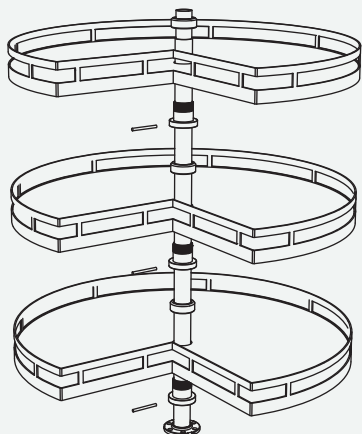

Product dimension

Cabinet width: 800mm

Cabinet inside size: 764x500x(1900-2100)mm

Installation

1. From central position to back panel : 370mm
Fixing the bottom panel and cover it

2. Fixing layer of basket:
 - a. Plate (Fixed by 5mm pin);
 - b. Basket;
 - c. Screw nut

3. Fixing layer of other baskets:
- a. Plate (Fixed by 5mm pin);
 - b. Basket;
 - c. Screw nut

4. Fixing layer of hanger:
- a. Plate (Fixed by 5mm pin);
 - b. Hangers;

5. Fixing top plate and cover it.