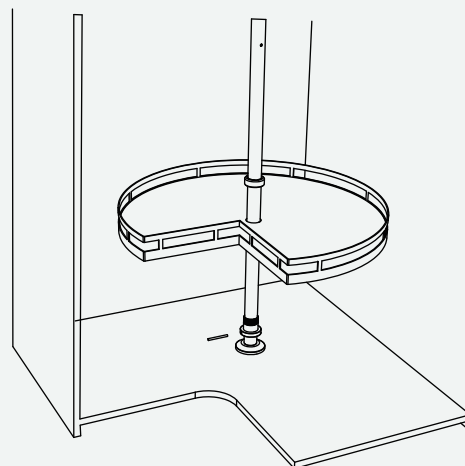

Product dimension

Cabinet width: 800mm

Cabinet inside size: 764x500x(1900-2100)mm

Installation

1. From central position to back panel : 370mm
Fixing the bottom panel and cover it

2. Fixing layer of basket:
 - a. Plate (Fixed by 5mm pin);
 - b. Basket;
 - c. Screw nut

3. Fixing layer of other baskets:
- a. Plate (Fixed by 5mm pin);
 - b. Basket;
 - c. Screw nut

4. Fixing layer of hanger:
- a. Plate (Fixed by 5mm pin);
 - b. Hangers;

5. Fixing top plate and cover it.