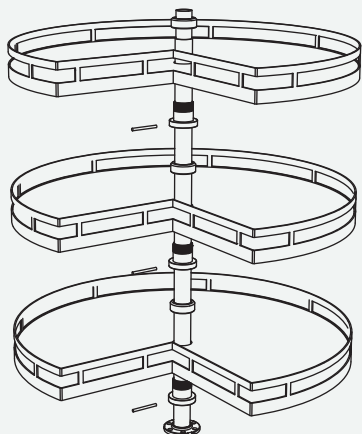

Product dimension

Cabinet width: 800mm

Cabinet inside size: 764x500x(900-1050)mm

Installation

1. From central position to back panel : 370mm
Fixing the bottom panel and cover it

2. Fixing layer of basket:
 - a. Plate (Fixed by 5mm pin);
 - b. Basket;
 - c. Screw nut

3. Fixing layer of other baskets:
- a. Plate (Fixed by 5mm pin);
 - b. Basket;
 - c. Screw nut

4. Adjust the actual height and fixing top plate and cover it.