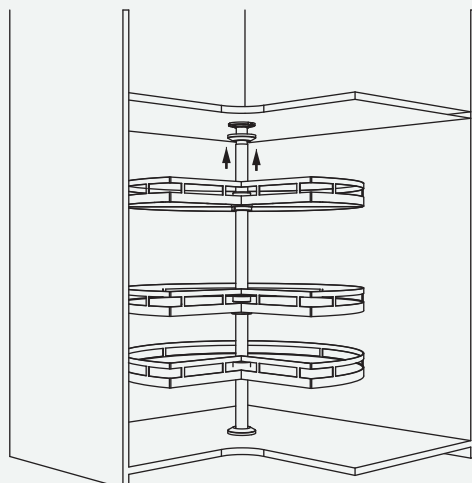

Product dimension

Cabinet width: 800mm

Cabinet inside size: 764x500x(900-1050)mm

Installation

1. From central position to back panel : 370mm
Fixing the bottom panel and cover it

2. Fixing layer of basket:
 - a. Plate (Fixed by 5mm pin);
 - b. Basket;
 - c. Screw nut

3. Fixing layer of other baskets:
- a. Plate (Fixed by 5mm pin);
 - b. Basket;
 - c. Screw nut

4. Adjust the actual height and fixing top plate and cover it.