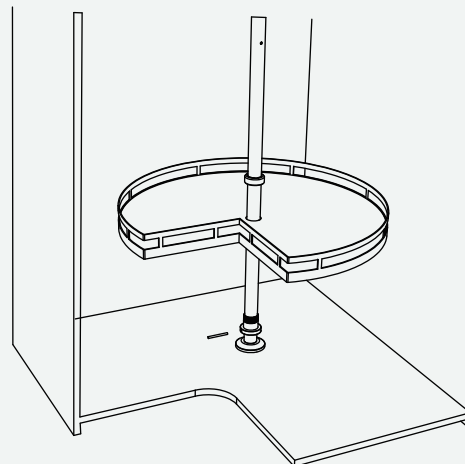

Product dimension

Cabinet width: 800mm

Cabinet inside size: 764x500x(900-1050)mm

Installation

1. From central position to back panel : 370mm
Fixing the bottom panel and cover it

2. Fixing layer of basket:
 - a. Plate (Fixed by 5mm pin);
 - b. Basket;
 - c. Screw nut

3. Fixing layer of other baskets:
- a. Plate (Fixed by 5mm pin);
 - b. Basket;
 - c. Screw nut

4. Adjust the actual height and fixing top plate and cover it.