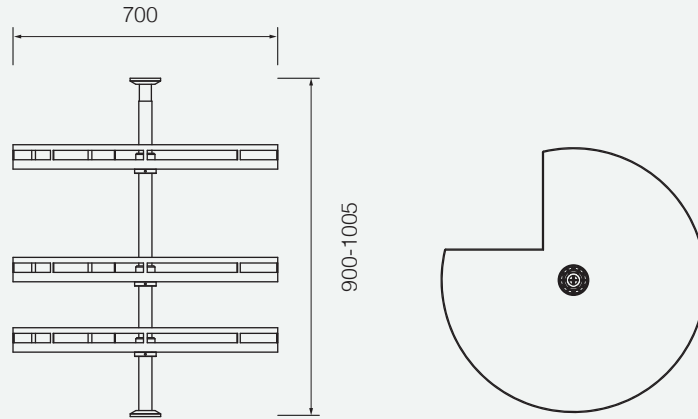

Product dimension

Cabinet width: 800mm

Cabinet inside size: 764x500x(900-1050)mm

Installation

1. From central position to back panel : 370mm
Fixing the bottom panel and cover it

2. Fixing layer of basket:
 - a. Plate (Fixed by 5mm pin);
 - b. Basket;
 - c. Screw nut

3. Fixing layer of other baskets:
- a. Plate (Fixed by 5mm pin);
 - b. Basket;
 - c. Screw nut

4. Adjust the actual height and fixing top plate and cover it.