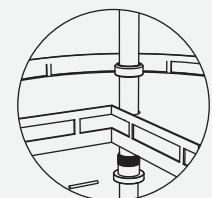

Product dimension

Cabinet width: 800mm

Cabinet inside size: 764x500x(900-1050)mm

Installation

1. From central position to back panel : 370mm
Fixing the bottom panel and cover it

2. Fixing layer of basket:
 - a. Plate (Fixed by 5mm pin);
 - b. Basket;
 - c. Screw nut

3. Fixing layer of other baskets:
- a. Plate (Fixed by 5mm pin);
 - b. Basket;
 - c. Screw nut

4. Adjust the actual height and fixing top plate and cover it.