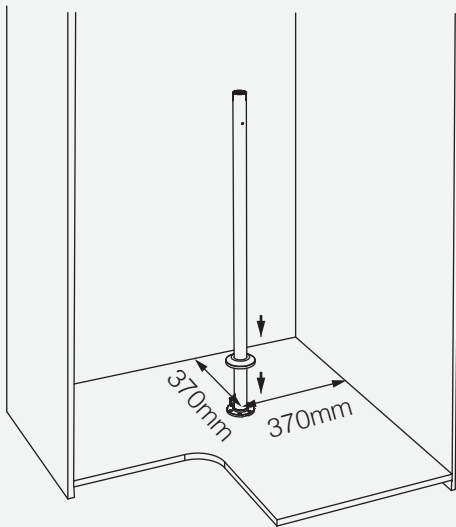

Product dimension

Cabinet width: 800mm

Cabinet inside size: 764x500x(900-1050)mm

Installation

1. From central position to back panel : 370mm
Fixing the bottom panel and cover it

2. Fixing layer of basket:
 - a. Plate (Fixed by 5mm pin);
 - b. Basket;
 - c. Screw nut

3. Fixing layer of other baskets:
- a. Plate (Fixed by 5mm pin);
 - b. Basket;
 - c. Screw nut

4. Adjust the actual height and fixing top plate and cover it.