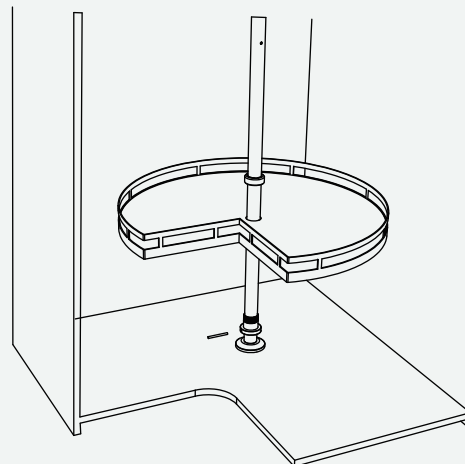

Product dimension

Cabinet width: 800mm

Cabinet inside size: 764x500x(900-1050)mm

Installation

1. From central position to back panel : 370mm
Fixing the bottom panel and cover it

2. Fixing layer of basket:
 - a. Plate (Fixed by 5mm pin);
 - b. Basket;
 - c. Screw nut

3. Fixing layer of hanger:
- a. Plate (Fixed by 5mm pin);
 - b. Hangers;

4. Adjust the actual height and fixing top plate and cover it.