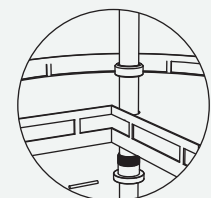

Product dimension

Cabinet width: 800mm

Cabinet inside size: 764x500x(900-1050)mm

Installation

1. From central position to back panel : 370mm
Fixing the bottom panel and cover it

2. Fixing layer of basket:
 - a. Plate (Fixed by 5mm pin);
 - b. Basket;
 - c. Screw nut

3. Fixing layer of hanger:
- a. Plate (Fixed by 5mm pin);
 - b. Hangers;

4. Adjust the actual height and fixing top plate and cover it.