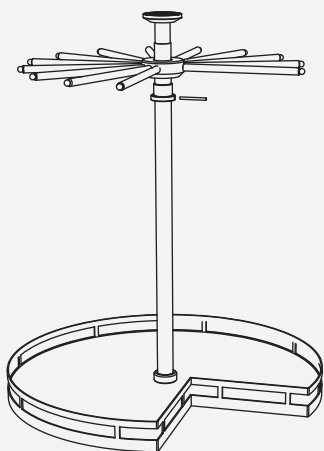

Product dimension

Cabinet width: 800mm

Cabinet inside size: 764x500x(900-1050)mm

Installation

1. From central position to back panel : 370mm
Fixing the bottom panel and cover it

2. Fixing layer of basket:
 - a. Plate (Fixed by 5mm pin);
 - b. Basket;
 - c. Screw nut

3. Fixing layer of hanger:
- a. Plate (Fixed by 5mm pin);
 - b. Hangers;

4. Adjust the actual height and fixing top plate and cover it.