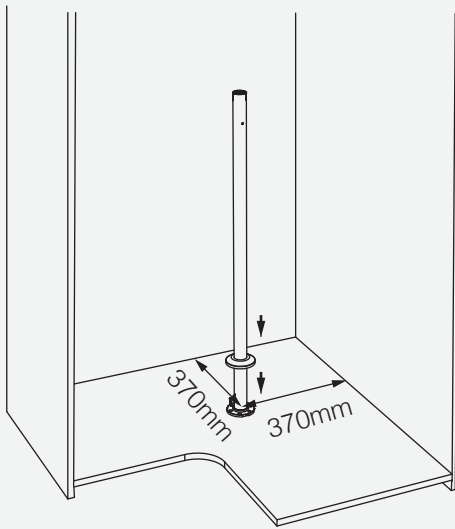

Product dimension

Cabinet width: 800mm

Cabinet inside size: 764x500x(900-1050)mm

Installation

1. From central position to back panel : 370mm
Fixing the bottom panel and cover it

2. Fixing layer of basket:
 - a. Plate (Fixed by 5mm pin);
 - b. Basket;
 - c. Screw nut

3. Fixing layer of hanger:
- a. Plate (Fixed by 5mm pin);
 - b. Hangers;

4. Adjust the actual height and fixing top plate and cover it.