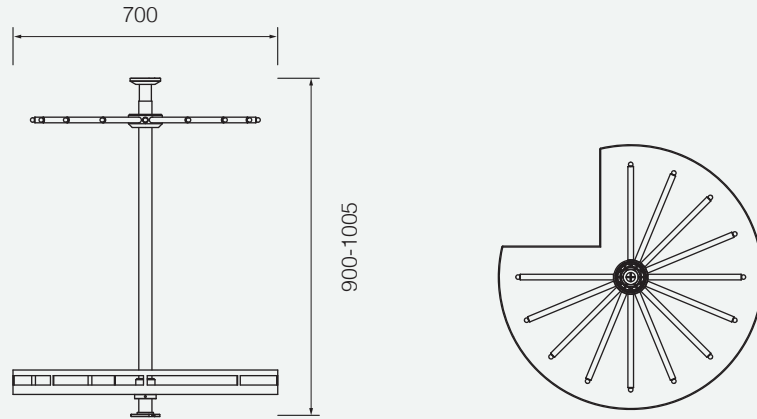

Product dimension

Cabinet width: 800mm

Cabinet inside size: 764x500x(900-1050)mm

Installation

1. From central position to back panel : 370mm
Fixing the bottom panel and cover it

2. Fixing layer of basket:
 - a. Plate (Fixed by 5mm pin);
 - b. Basket;
 - c. Screw nut

3. Fixing layer of hanger:
- a. Plate (Fixed by 5mm pin);
 - b. Hangers;

4. Adjust the actual height and fixing top plate and cover it.