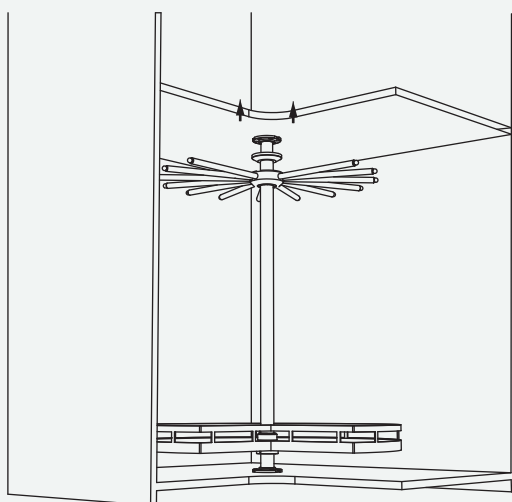

Product dimension

Cabinet width: 800mm

Cabinet inside size: 764x500x(900-1050)mm

Installation

1. From central position to back panel : 370mm
Fixing the bottom panel and cover it

2. Fixing layer of basket:
 - a. Plate (Fixed by 5mm pin);
 - b. Basket;
 - c. Screw nut

3. Fixing layer of hanger:
- a. Plate (Fixed by 5mm pin);
 - b. Hangers;

4. Adjust the actual height and fixing top plate and cover it.